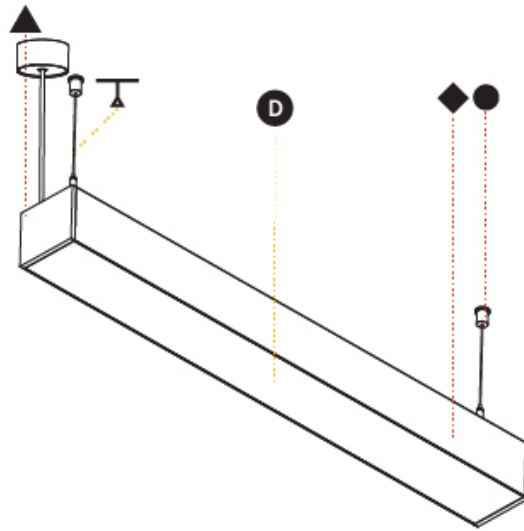

A300101-

PROJECT _____

TYPE _____

SPECIFIER _____

QUANTITY _____

DATE _____

A