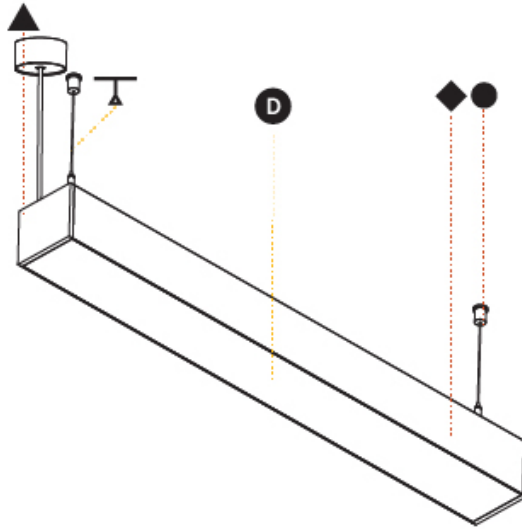

A300100-

PROJECT _____

TYPE _____

SPECIFIER _____

QUANTITY _____

DATE _____

A