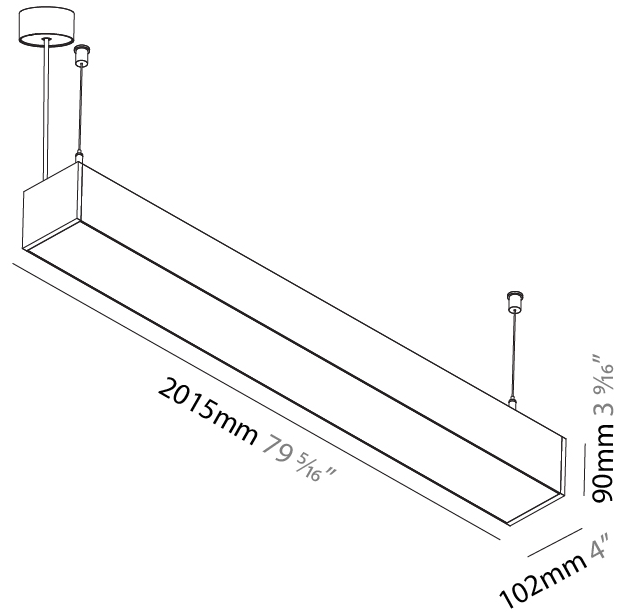

GENERAL

Series: Idaho
Subseries: Idaho 100
Brand: Prolicht
Division: Architectural
Mounting Type: Suspension
Mounting Location: Ceiling
Subcategory: Profile

PHYSICAL

Shape: Rectangle
Length (mm): 2015
Length (in): 79 ⁵/₁₆
Width (mm): 102
Width (in): 4
Height (mm): 90
Height (in): 3 ⁹/₁₆
Max. Overall Height (mm): 2090
Max. Overall Height (in): 82 ⁵/₁₆
Light Distribution: Direct
Weight (kg): 9.6
Weight (lbs): 21.12
Diffuser: PMMA - Opal or Micro-Prism
Fixture Finish: ANA / SSR / BKV / CWI / CRY / HAB / MSR / UFT / ITA / RUA / OGR / FTG / MYG / RWR / LOD / PUS / FRO / FUP / KIA / POP / BLS / SPG / MEY / GOH / GUM / CHC / COM / ABZ / JAG / OBR / MOS / ROR
Fixture Material: Aluminum
Cable Details: 2000mm or 6000mm Transparent Cable

ELECTRICAL

Lamp Type: LED (Zhaga Standard)
Input Wattage (W): 35
Total Output Wattage (W): 28
Dimming: Non-Dimming / Phase Dimming (120Vac only) / 0-10V Dimming
Driver Included: Yes
Driver Location: Integrated
Driver Type: Constant Current - 120 / 277Vac
Driver Class: Class 2
Input Voltage (V): 120 - 277
Constant Current (MA): 350

LED

Color Temperature (°K): 3000 / 3500 / 4000
Max. Delivered Lumen (lm): 3520 / 3646 / 3720
CRI: >80 CRI
Lamp Life (hrs): 50000

OPTICAL

RATINGS AND CERTIFICATIONS

Certified By: Certified for North American Standards
IP rating: IP20