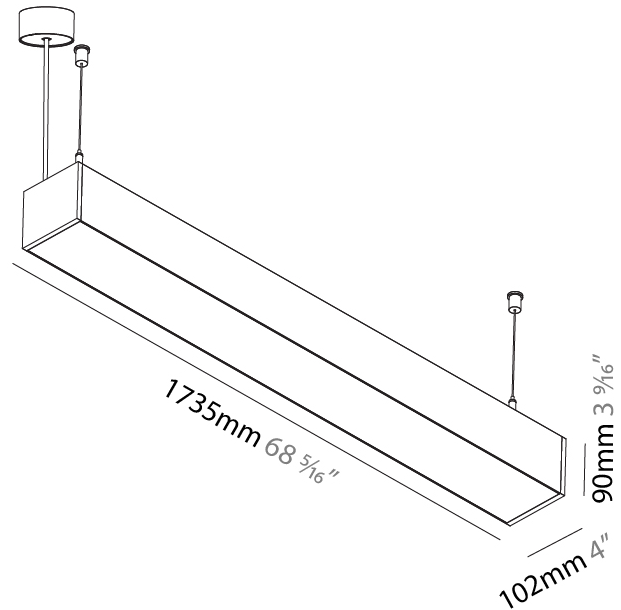

GENERAL

Series: Idaho
Subseries: Idaho 100
Brand: Prolicht
Division: Architectural
Mounting Type: Suspension
Mounting Location: Ceiling
Subcategory: Profile

PHYSICAL

Shape: Rectangle
Length (mm): 1735
Length (in): 68 ⁵/₁₆
Width (mm): 102
Width (in): 4
Height (mm): 90
Height (in): 3 ⁹/₁₆
Max. Overall Height (mm): 2090
Max. Overall Height (in): 82 ⁵/₁₆
Light Distribution: Direct
Weight (kg): 8.4
Weight (lbs): 18.48
Diffuser: PMMA - Opal or Micro-Prism
Fixture Finish: ANA / SSR / BKV / CWI / CRY / HAB / MSR / UFT / ITA / RUA / OGR / FTG / MYG / RWR / LOD / PUS / FRO / FUP / KIA / POP / BLS / SPG / MEY / GOH / GUM / CHC / COM / ABZ / JAG / OBR / MOS / ROR
Fixture Material: Aluminum
Cable Details: 2000mm or 6000mm Transparent Cable

ELECTRICAL

Lamp Type: LED (Zhaga Standard)
Input Wattage (W): 30
Total Output Wattage (W): 24
Dimming: Non-Dimming / Phase Dimming (120Vac only) / 0-10V Dimming
Driver Included: Yes
Driver Location: Integrated
Driver Type: Constant Current - 120 / 277Vac
Driver Class: Class 2
Input Voltage (V): 120 - 277
Constant Current (MA): 350

LED

Color Temperature (°K): 3000 / 3500 / 4000
Max. Delivered Lumen (lm): 3020 / 3126 / 3190
CRI: >80 CRI
Lamp Life (hrs): 50000

OPTICAL

RATINGS AND CERTIFICATIONS

Certified By: Certified for North American Standards
IP rating: IP20