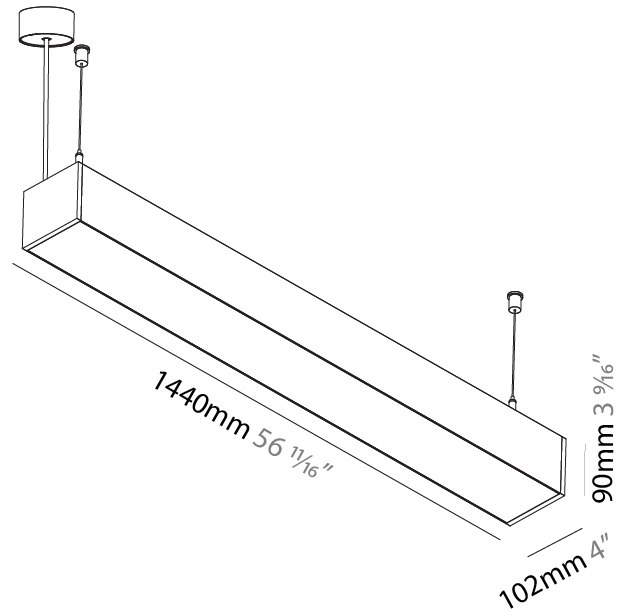

GENERAL

Series: Idaho
Subseries: Idaho 100
Brand: Prolicht
Division: Architectural
Mounting Type: Suspension
Mounting Location: Ceiling
Subcategory: Profile

PHYSICAL

Shape: Rectangle
Length (mm): 1440
Length (in): 56 ¹¹/₁₆"
Width (mm): 102
Width (in): 4
Height (mm): 90
Height (in): 3 ⁹/₁₆"
Max. Overall Height (mm): 2090
Max. Overall Height (in): 82 ⁵/₁₆"
Light Distribution: Direct / Indirect
Weight (kg): 8.476
Weight (lbs): 18.65
Diffuser: PMMA - Opal or Micro-Prism
Fixture Finish: ANA / SSR / BKV / CWI / CRY / HAB / MSR / UFT / ITA / RUA / OGR / FTG / MYG / RWR / LOD / PUS / FRO / FUP / KIA / POP / BLS / SPG / MEY / GOH / GUM / CHC / COM / ABZ / JAG / OBR / MOS / ROR
Fixture Material: Aluminum
Cable Details: 2000mm or 6000mm Transparent Cable

ELECTRICAL

Lamp Type: LED (Zhaga Standard)
Input Wattage (W): 25/20
Total Output Wattage (W): 36
Dimming: Non-Dimming / Phase Dimming (120Vac only) / 0-10V Dimming
Driver Included: Yes
Driver Location: Integrated
Driver Type: Constant Current - 120 / 277Vac
Driver Class: Class 2
Input Voltage (V): 120 - 277
Constant Current (MA): 350

LED

Color Temperature (°K): 3000 / 3500 / 4000
Max. Delivered Lumen (lm): 4290 / 4449 / 4540
CRI: >80 CRI
Lamp Life (hrs): 50000

OPTICAL

RATINGS AND CERTIFICATIONS

Certified By: Certified for North American Standards
IP rating: IP20