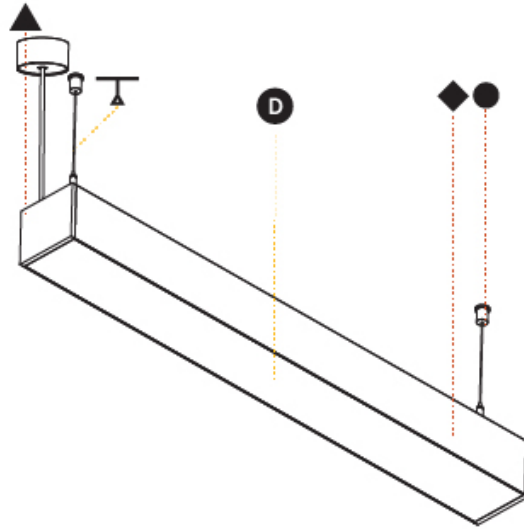

IDAHO 100 SUSPENSION

A300099-

PROJECT

TYPE

SPECIFIER

QUANTITY

DATE

A